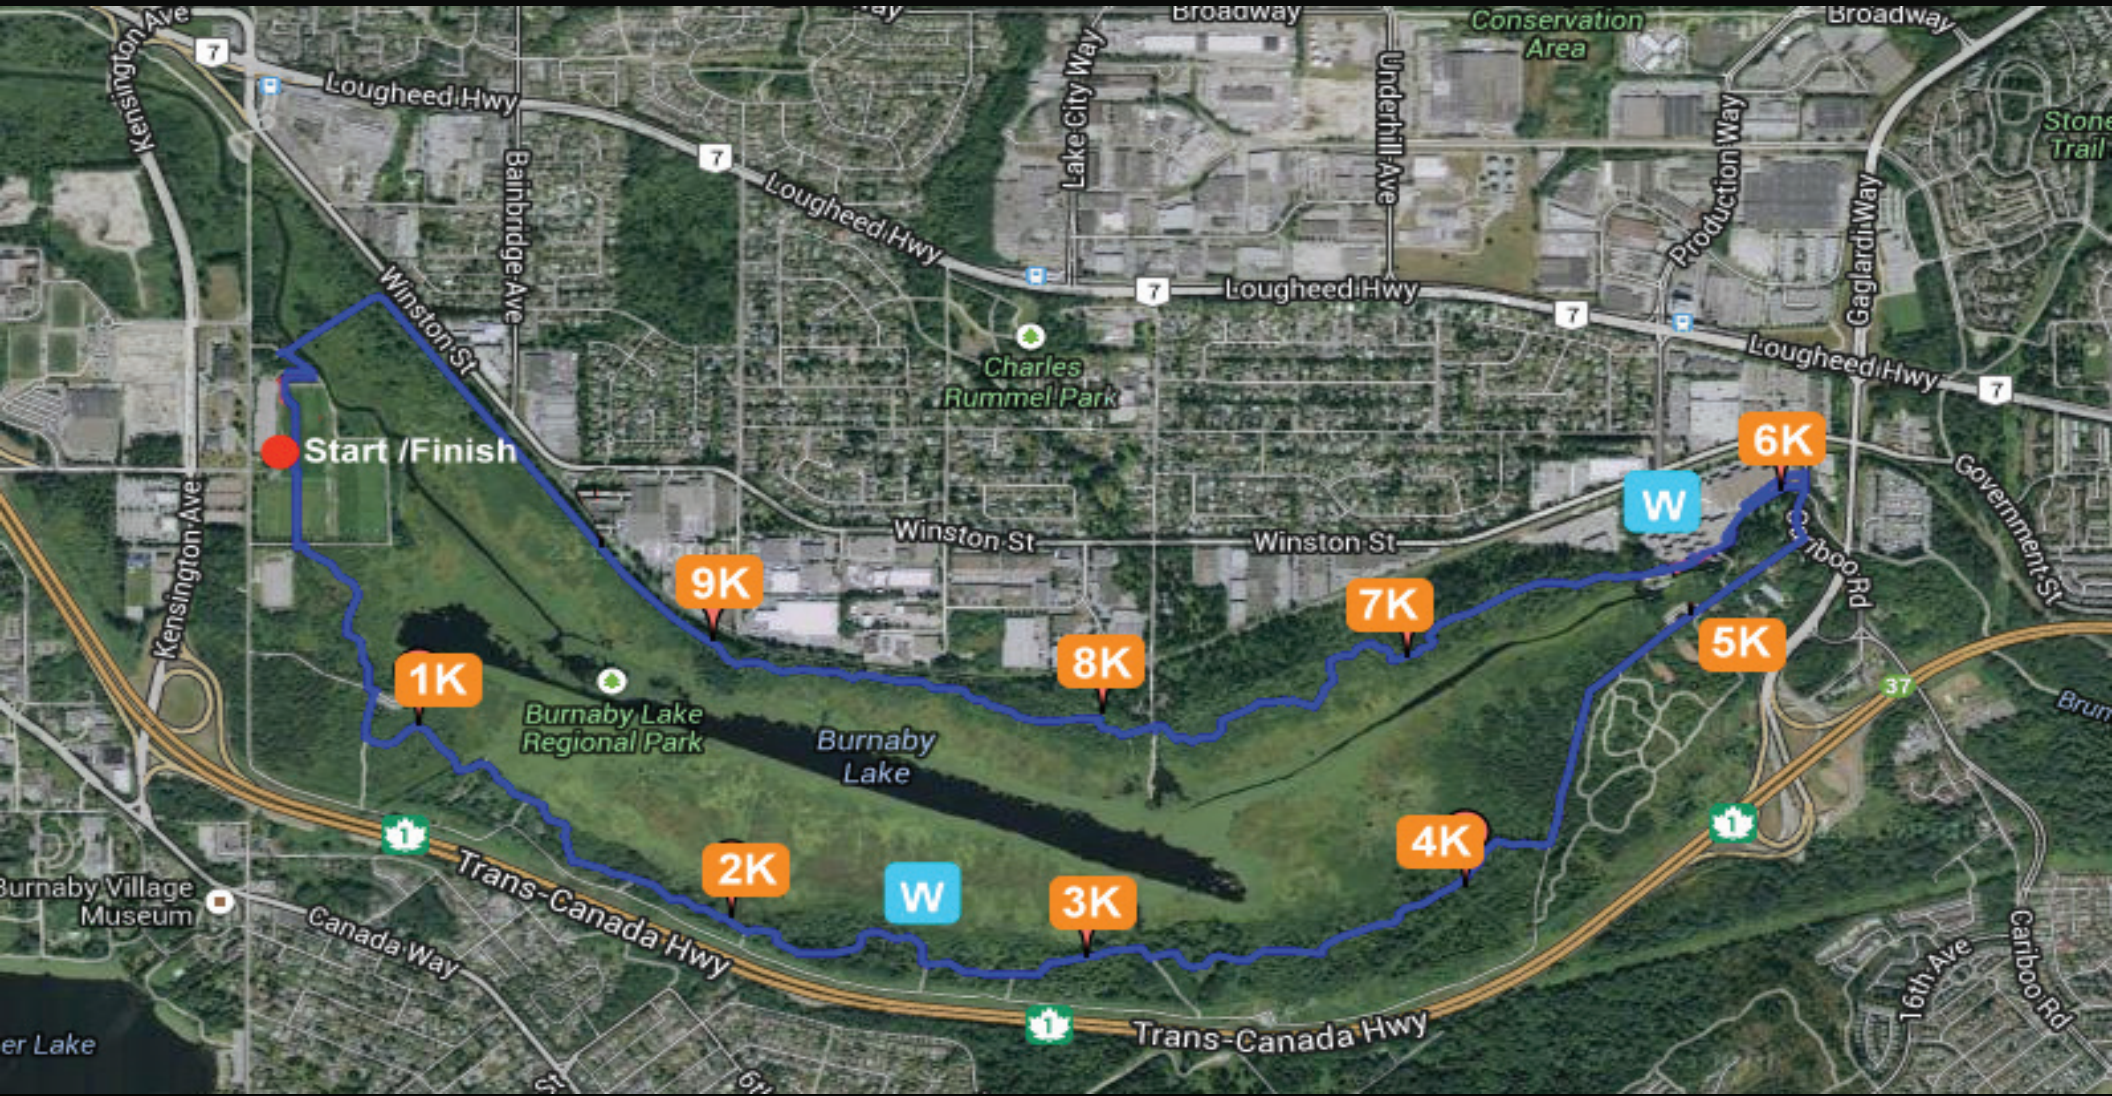

10K Course Map

Start/Finish Location
Burnaby Lake Sports Complex East